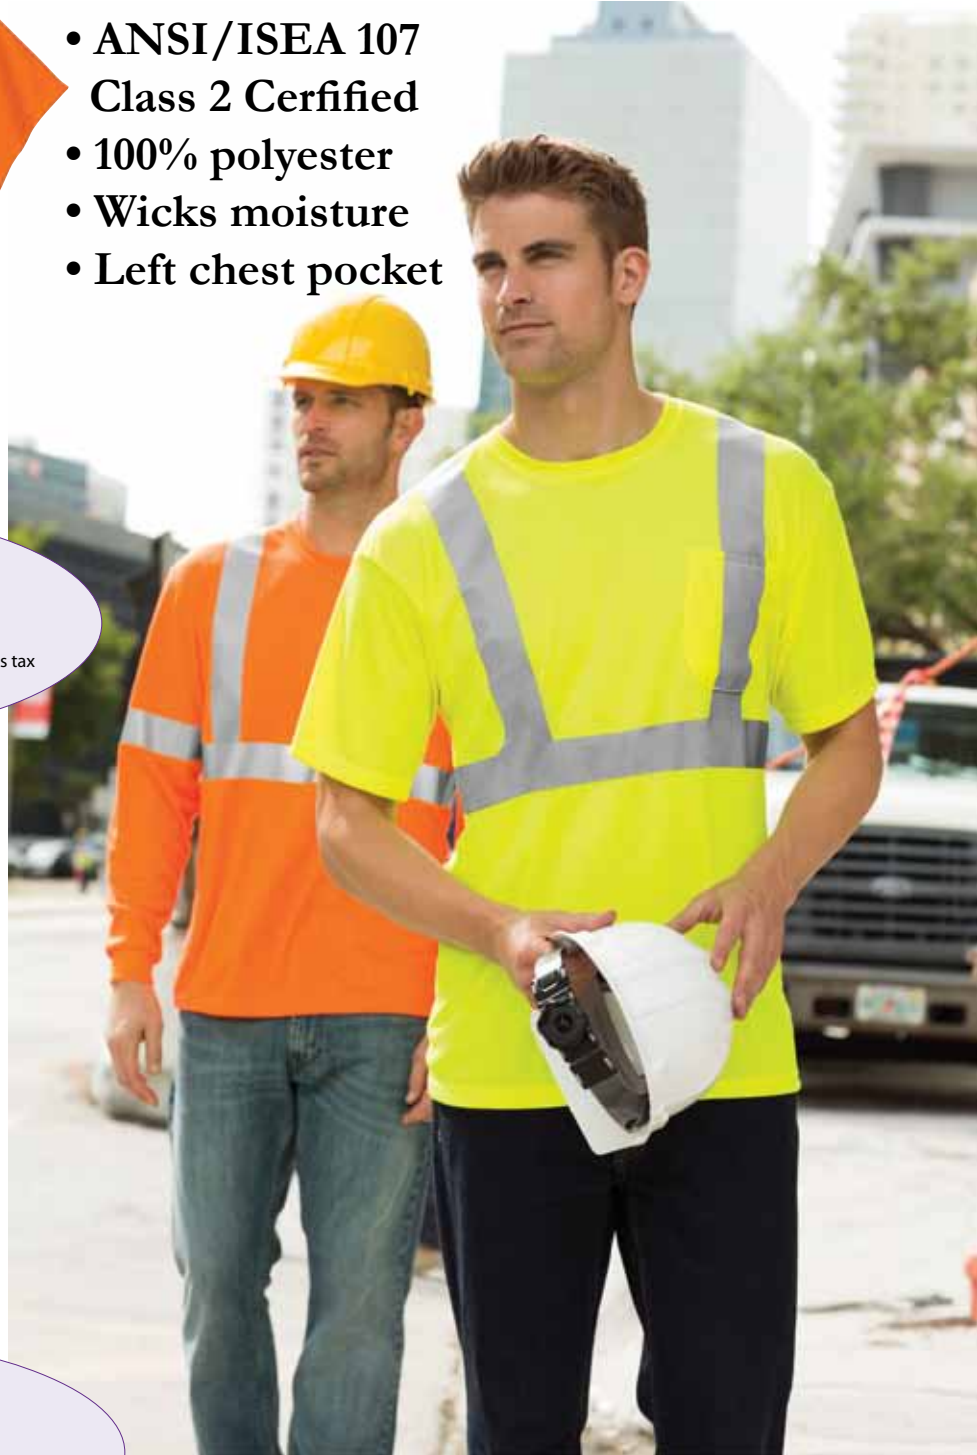

CS401LS

$ 25.98 ea plus tax

Images & Shipping additional

Shipping & handling not included.