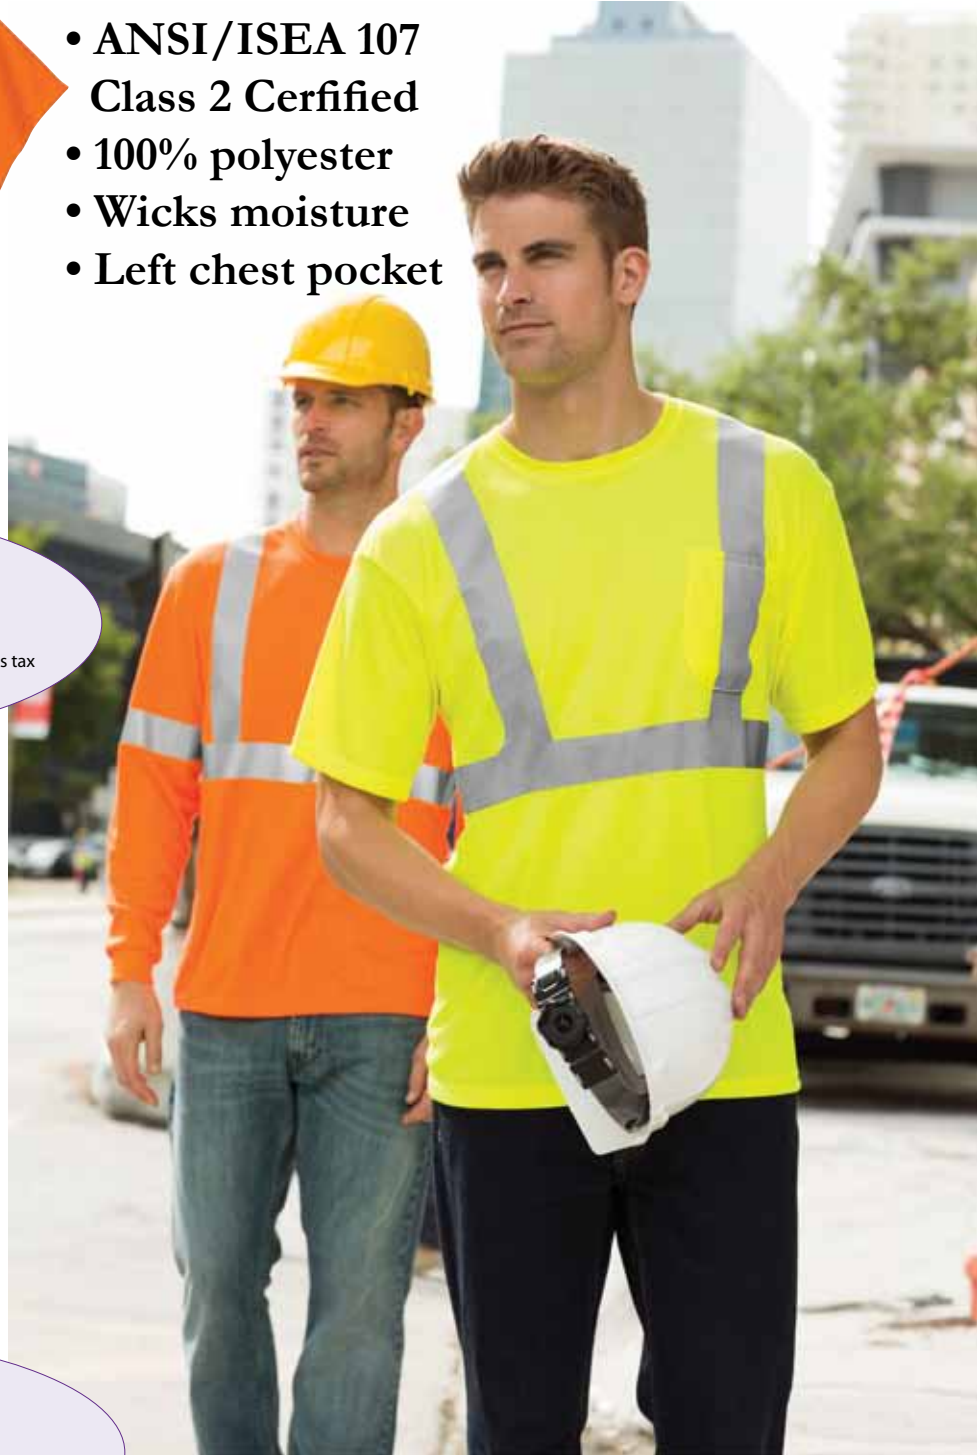

CS401LS

$ 22.98 ea plus tax

Images & Shipping additional

Shipping & handling not included.